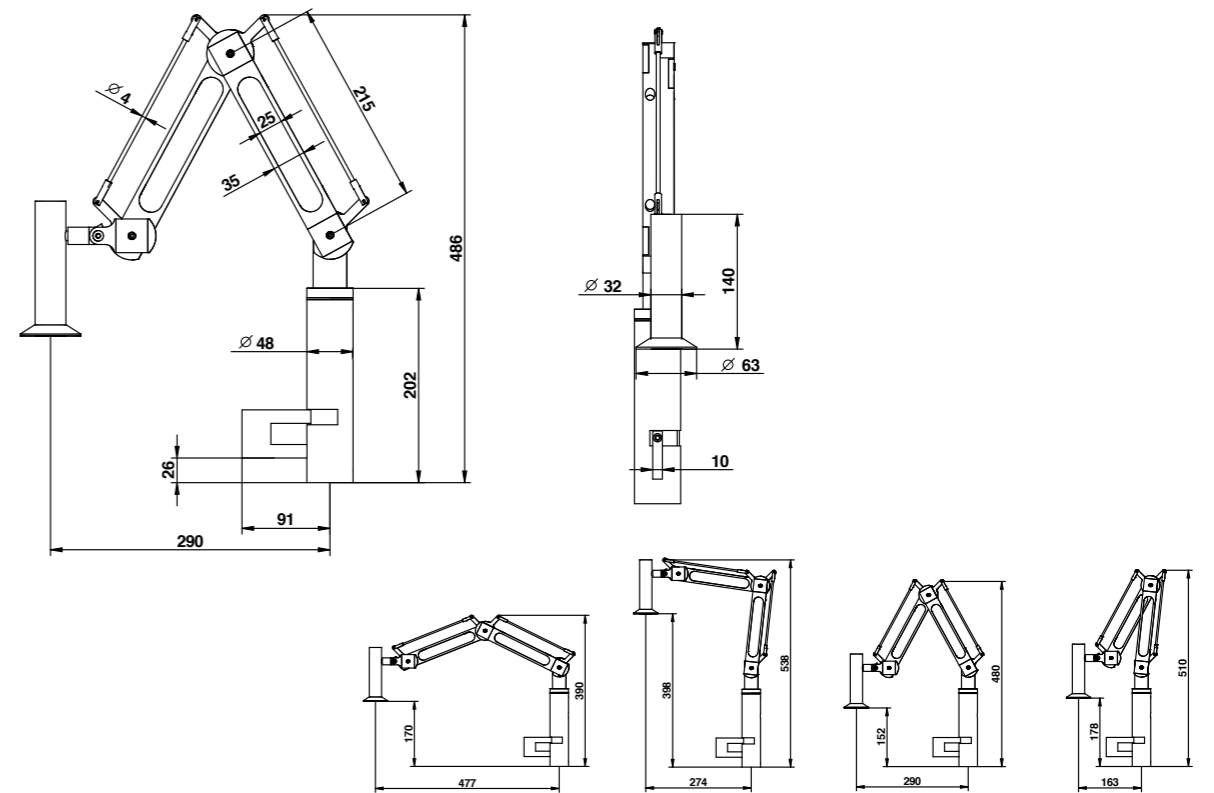

ACCESSORI E RICAMBI / ACCESSORIES AND SPARE PARTS