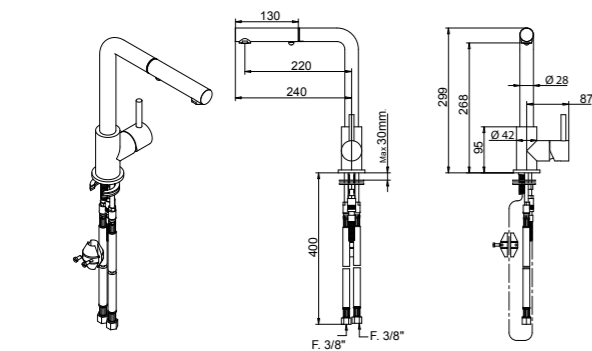

ARTICOLO COMPLETO / COMPLETE ITEM

32481CRPR
CR

32481NEPR *
NE/BI/NS

* Nelle varianti colore alcuni particolari saranno cromati per garantire gli standard qualitativi. / To assure our quality standard on colored product, some details remain in chrome.

RICAMBI / SPARE PARTS

9838	9973
9583CR	32481CRD0

32480

Miscelatore lavello cucina con bocca girevole ed estraibile, doccetta doppio getto estraibile.

Sink mixer with extractable swivel spout, extractable double jet handshower.