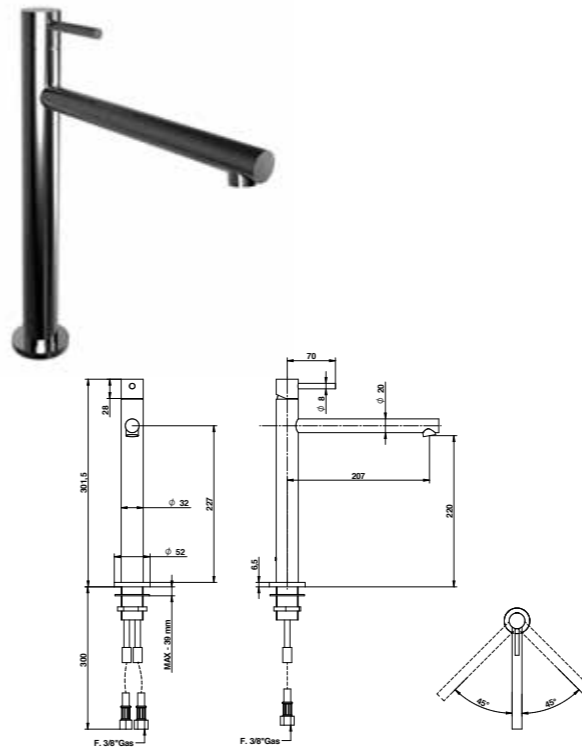

32280/PR

Miscelatore lavello girevole. Single hole kitchen swivel mixer.