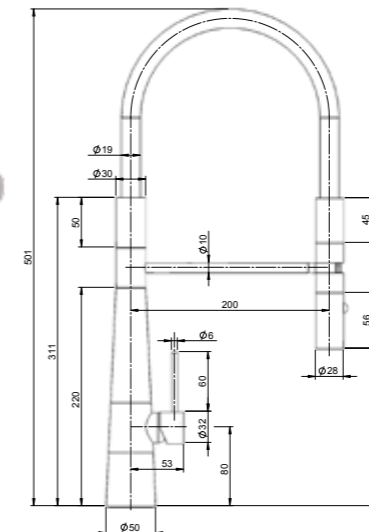

ARTICOLO COMPLETO / COMPLETE ITEM

71590AS00

AS

RICAMBI / SPARE PARTS

9896	9391
09612AS	70904AS00
70590ASDV	

70080

Miscelatore lavello in acciaio spazzolato 316 con bocca girevole e doccetta estensibile con doppio getto.

316 brushed stainless steel sink mixer with swivel spout, with double jet.