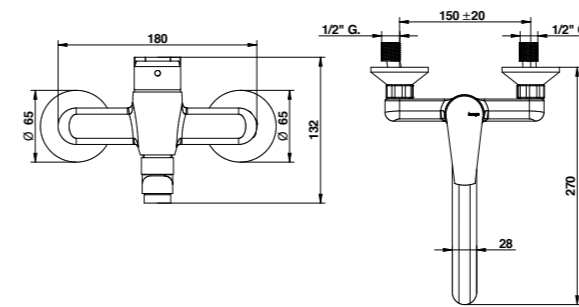

ARTICOLO COMPLETO / COMPLETE ITEM

30580CR00
CR

30580ON00
ON

30580NS00
NS/NE/BI/RB

RICAMBI / SPARE PARTS

9792 *

9791 **

9999CR

*Calda / Hot **Fredda / Cold

07570/PR

Miscelatore lavello a parete con bocca girevole.

Wall sink mixer with swivel spout.