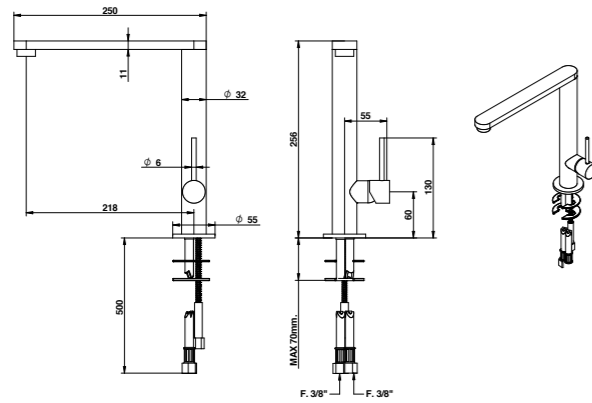

08680

Miscelatore lavello cucina con bocca girevole.

Sink mixer with swivel spout.

ARTICOLO COMPLETO / COMPLETE ITEM

08680CR00	CR
08680NS00	NS

RICAMBI / SPARE PARTS

9863	9998CR00

07481/PR

Miscelatore lavello con bocca girevole e doccetta estraibile con doppio getto.

Sink mixer with swivel spout and extractable handshower with double jet.